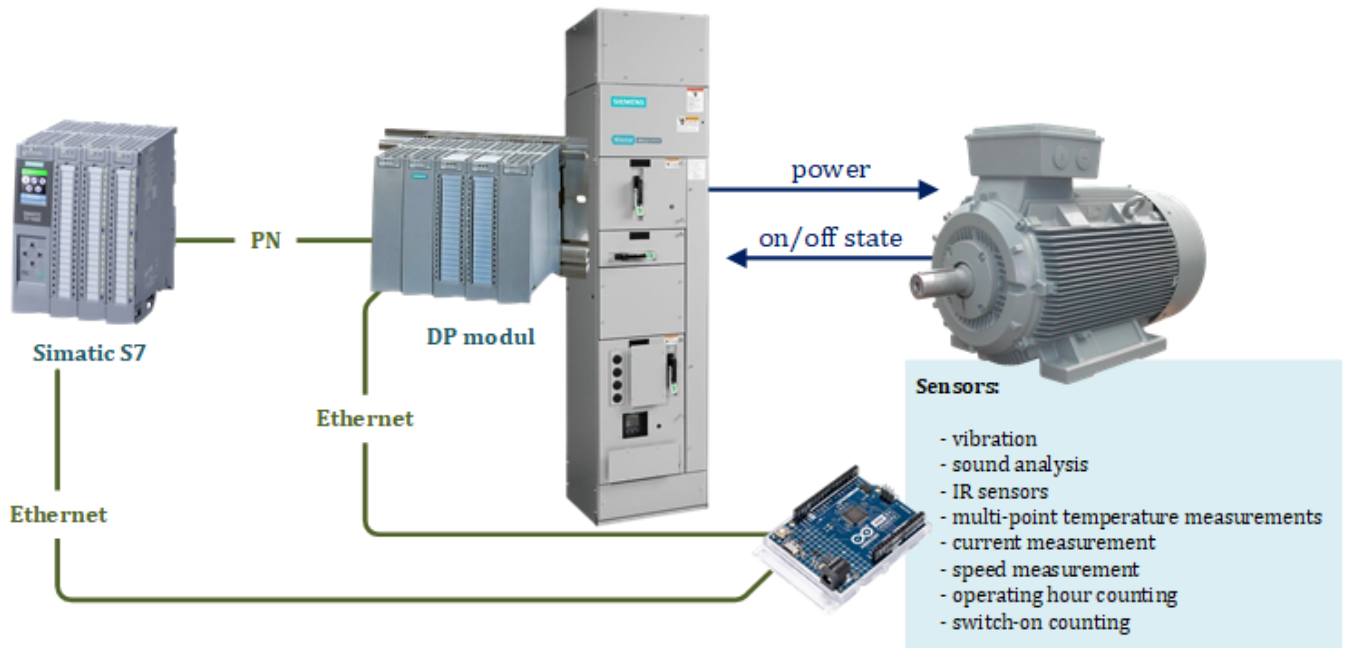

lamaPLC: Simatic & Arduino

From:
<https://lamaplc.com/> - lamaPLC

Permanent link:
https://lamaplc.com/doku.php?id=automation:s7_ard

Last update: 2026/04/21 20:48