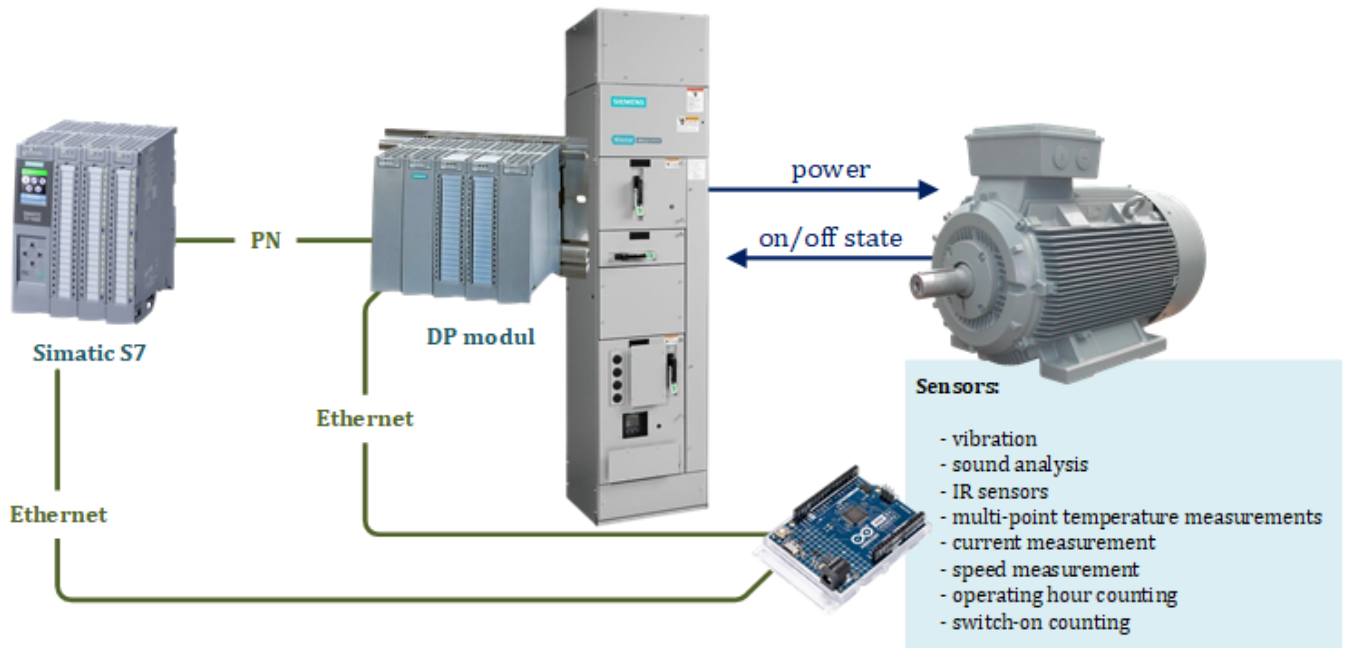

# lamaPLC: Simatic & Arduino

From:  
<http://lamaplc.com/> - lamaPLC

Permanent link:  
[http://lamaplc.com/doku.php?id=automation:s7\\_ard](http://lamaplc.com/doku.php?id=automation:s7_ard)

Last update: 2026/03/10 21:42