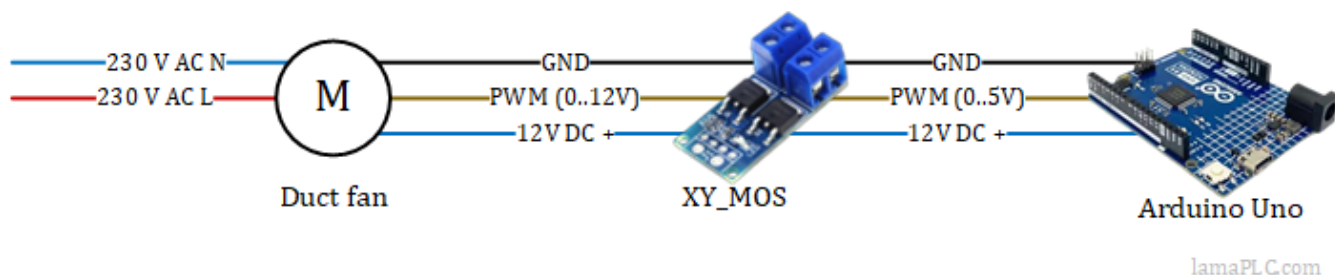

# LamaPLC: Duct controller for building automation

From:

<https://lamaplc.com/> - **lamaPLC**

Permanent link:

[https://lamaplc.com/doku.php?id=automation:lama\\_duct\\_1](https://lamaplc.com/doku.php?id=automation:lama_duct_1)