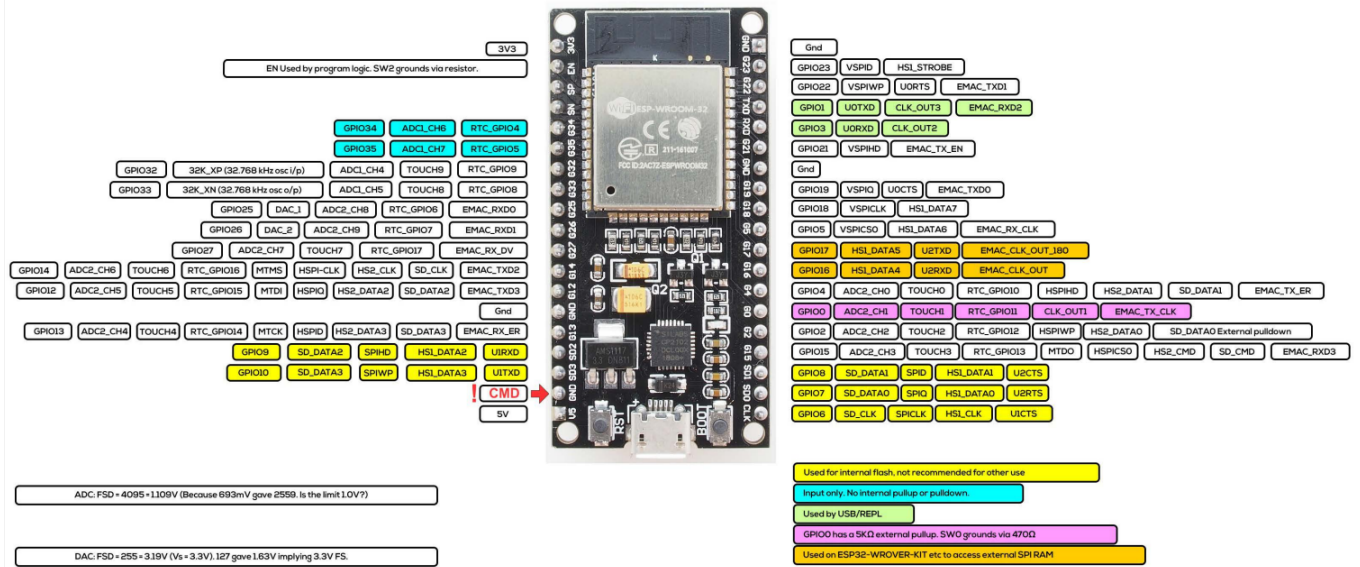

LamaPLC: Espressif ESP32 family

ESP WROOM-32

From:
<https://www.lamaplc.com/> - lamaPLC

Permanent link:
<https://www.lamaplc.com/doku.php?id=arduino:esp32>

Last update: **2023/06/07 12:19**